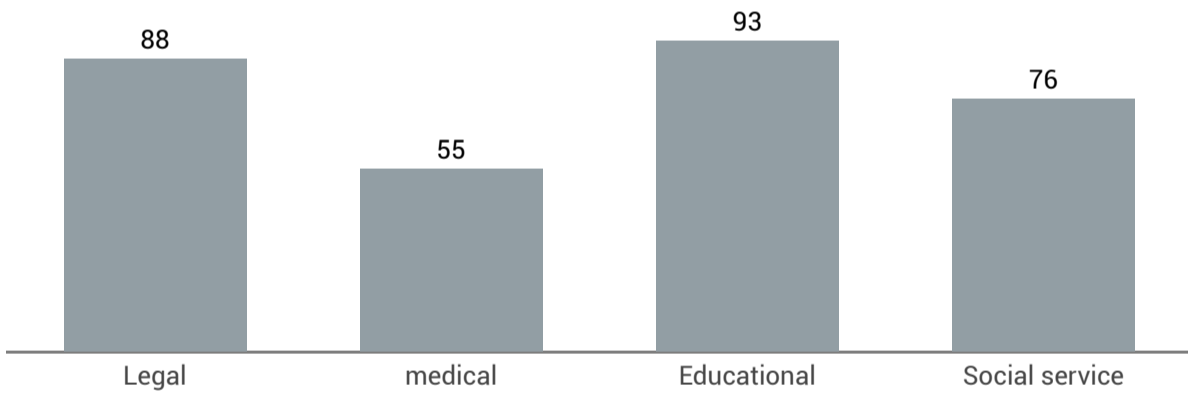

Interpretation Services Provided by RIO Fund Recipients