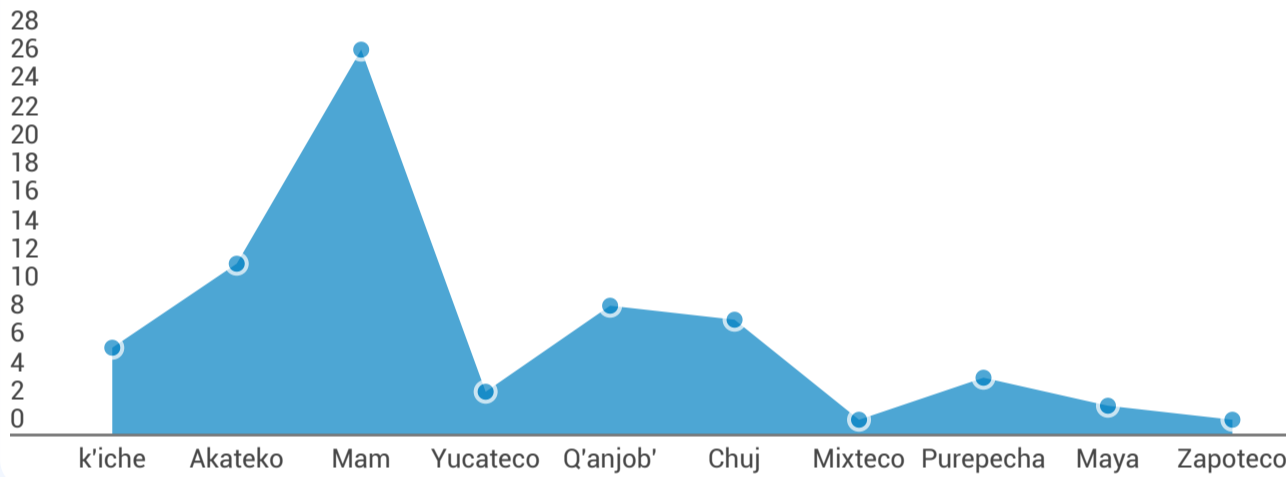

RIO Recipients' Interpretation Languages