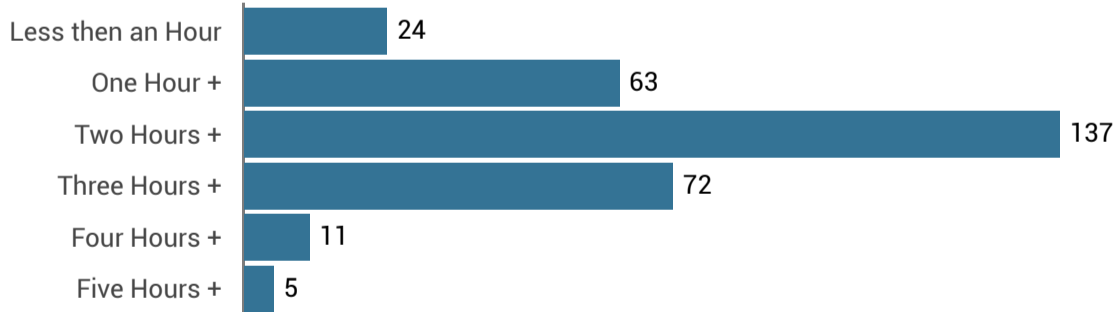

Interpreting Time for RIO Recipients

Community-Based Organizations

25

Community-Based Organizations (CBOs) conduct statewide community outreach.

Community Navigators

150+

Community Navigators assist program-eligible Oregonians through the OWRF application process.

Digital Inclusion

100%

Payments that were instantly delivered by mobile phone. Our **Digital Inclusion Principle** seeks to build skills for a post-pandemic civic space.